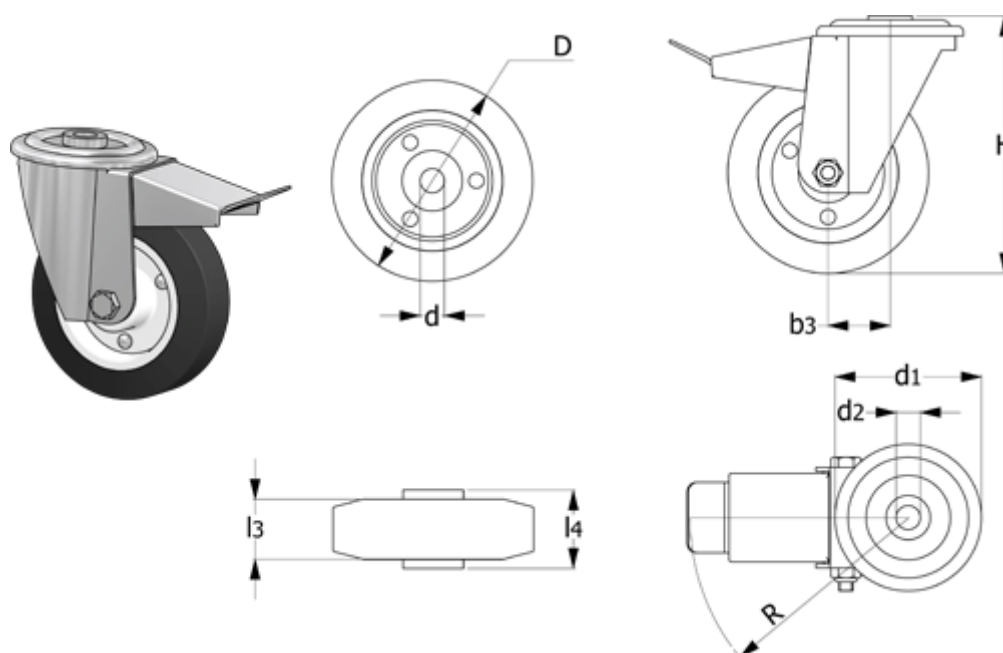

Data Sheet

Article number: 2314450261

Description: E+G rubber wheel 450261
RE.E3-125-FBF-N turning plate with brake

Measures

b3	= 37	H	= 156
Code	= 450261	l3	= 37.5
d	= 15	l4	= 44
D	= 125	R	= 120
d1	= 73	Rolling resistance (N)	= 850
d2	= 12	Type	= RE.E3-125-FBF
Dynamic load (N)	= 1300		
g	= 1240		